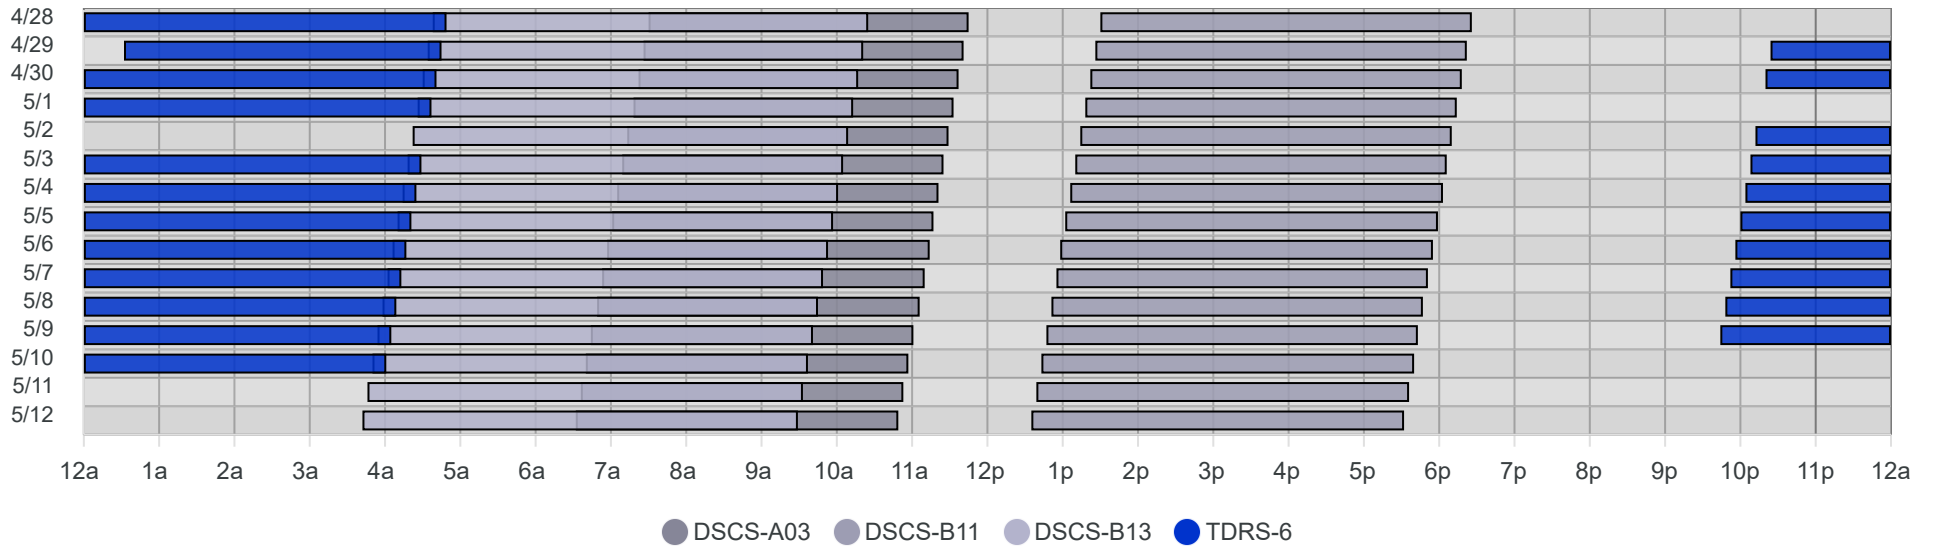

South Pole Satellite Schedule (CDT)

Date	TDRS-6 Pass 1			TDRS-6 Pass 2			Total Dur	DSCS-B13 Pass 1			DSCS-B11 Pass 1			DSCS-A03 Pass 1		
	Start	End	Dur	Start	End	Dur		Start	End	Dur	Start	End	Dur	Start	End	Dur
04/28/26	No Pass			No Pass				4:38 AM	10:25 AM	5:47	1:30 PM	6:26 PM	4:56	7:30 AM	11:45 AM	4:15
04/29/26	12:32 AM	4:45 AM	4:13	10:24 PM	Apr 30, 4:41 AM	6:17	10:30	4:34 AM	10:21 AM	5:47	1:26 PM	6:22 PM	4:56	7:26 AM	11:41 AM	4:15
04/30/26	10:20 PM	May 1, 4:37 AM	6:17	No Pass			6:17	4:30 AM	10:17 AM	5:47	1:22 PM	6:18 PM	4:56	7:22 AM	11:37 AM	4:15
05/01/26	No Pass			No Pass				4:26 AM	10:13 AM	5:47	1:18 PM	6:14 PM	4:56	7:18 AM	11:33 AM	4:15
05/02/26	10:12 PM	May 3, 4:29 AM	6:17	No Pass			6:17	4:22 AM	10:09 AM	5:47	1:14 PM	6:10 PM	4:56	7:13 AM	11:29 AM	4:16
05/03/26	10:08 PM	May 4, 4:25 AM	6:17	No Pass			6:17	4:18 AM	10:05 AM	5:47	1:10 PM	6:06 PM	4:56	7:09 AM	11:25 AM	4:16
05/04/26	10:04 PM	May 5, 4:21 AM	6:17	No Pass			6:17	4:14 AM	10:01 AM	5:47	1:06 PM	6:03 PM	4:57	7:05 AM	11:21 AM	4:16
05/05/26	10:00 PM	May 6, 4:17 AM	6:17	No Pass			6:17	4:10 AM	9:57 AM	5:47	1:02 PM	5:59 PM	4:57	7:01 AM	11:17 AM	4:16
05/06/26	9:56 PM	May 7, 4:13 AM	6:17	No Pass			6:17	4:06 AM	9:53 AM	5:47	12:58 PM	5:55 PM	4:57	6:57 AM	11:14 AM	4:17
05/07/26	9:52 PM	May 8, 4:09 AM	6:17	No Pass			6:17	4:02 AM	9:49 AM	5:47	12:55 PM	5:51 PM	4:56	6:53 AM	11:10 AM	4:17
05/08/26	9:48 PM	May 9, 4:05 AM	6:17	No Pass			6:17	3:58 AM	9:45 AM	5:47	12:51 PM	5:47 PM	4:56	6:49 AM	11:06 AM	4:17
05/09/26	9:44 PM	May 10, 4:01 AM	6:17	No Pass			6:17	3:54 AM	9:41 AM	5:47	12:47 PM	5:43 PM	4:56	6:44 AM	11:01 AM	4:17
05/10/26	No Pass			No Pass				3:50 AM	9:37 AM	5:47	12:43 PM	5:40 PM	4:57	6:40 AM	10:57 AM	4:17
05/11/26	No Pass			No Pass				3:46 AM	9:33 AM	5:47	12:39 PM	5:36 PM	4:57	6:36 AM	10:53 AM	4:17
05/12/26	No Pass			No Pass				3:42 AM	9:29 AM	5:47	12:35 PM	5:32 PM	4:57	6:32 AM	10:49 AM	4:17