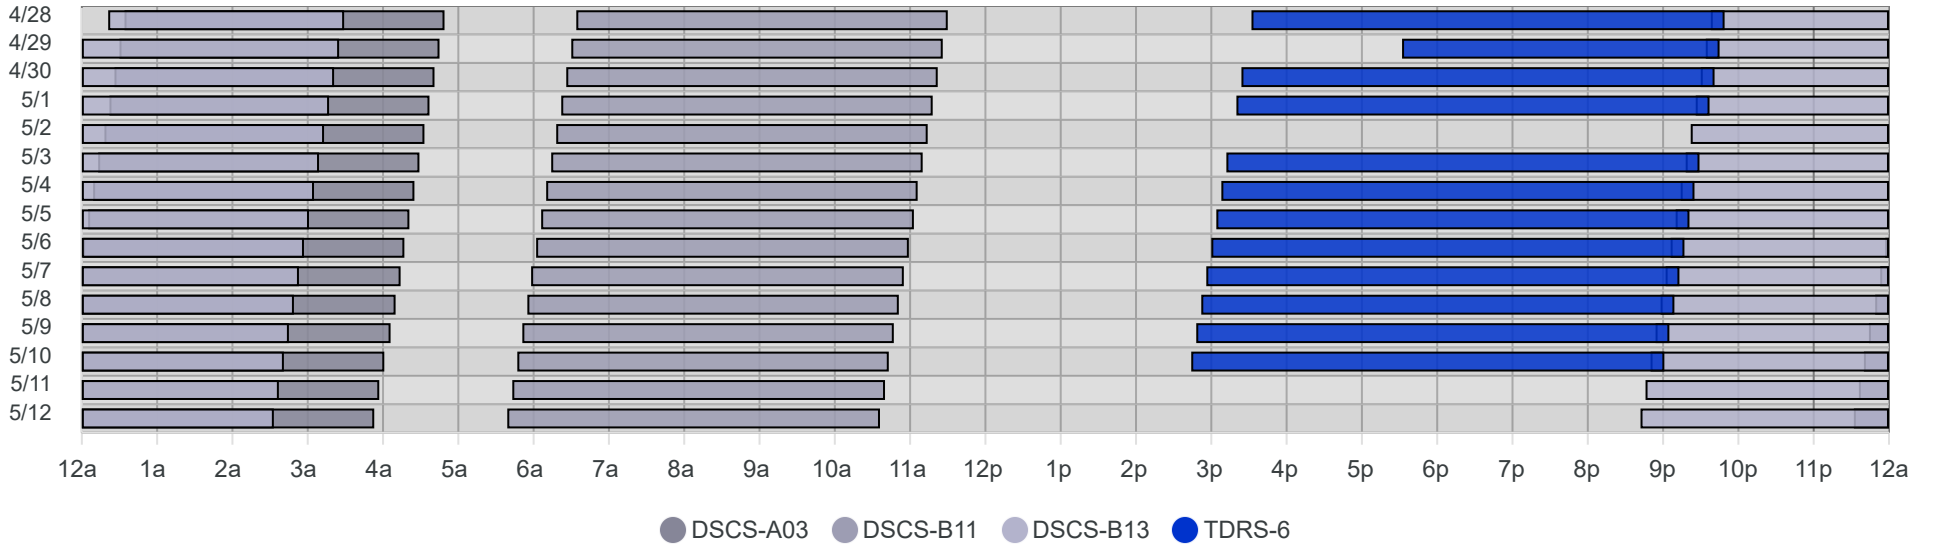

South Pole Satellite Schedule (NZST)

Date	TDRS-6 Pass 1			DSCS-B13 Pass 1			DSCS-B11 Pass 1			DSCS-A03 Pass 1			DSCS-A03 Pass 2			Total Dur
	Start	End	Dur	Start	End	Dur	Start	End	Dur	Start	End	Dur	Start	End	Dur	
04/28/26	3:32 PM	9:49 PM	6:17	9:38 PM	Apr 29, 3:25 AM	5:47	6:34 AM	11:30 AM	4:56	12:34 AM	4:48 AM	4:14	No Pass			4:14
04/29/26	5:32 PM	9:45 PM	4:13	9:34 PM	Apr 30, 3:21 AM	5:47	6:30 AM	11:26 AM	4:56	12:30 AM	4:45 AM	4:15	No Pass			4:15
04/30/26	3:24 PM	9:41 PM	6:17	9:30 PM	May 1, 3:17 AM	5:47	6:26 AM	11:22 AM	4:56	12:26 AM	4:41 AM	4:15	No Pass			4:15
05/01/26	3:20 PM	9:37 PM	6:17	9:26 PM	May 2, 3:13 AM	5:47	6:22 AM	11:17 AM	4:55	12:22 AM	4:37 AM	4:15	No Pass			4:15
05/02/26	No Pass			9:22 PM	May 3, 3:09 AM	5:47	6:18 AM	11:14 AM	4:56	12:18 AM	4:32 AM	4:14	No Pass			4:14
05/03/26	3:12 PM	9:29 PM	6:17	9:18 PM	May 4, 3:05 AM	5:47	6:14 AM	11:10 AM	4:56	12:13 AM	4:29 AM	4:16	No Pass			4:16
05/04/26	3:08 PM	9:25 PM	6:17	9:14 PM	May 5, 3:01 AM	5:47	6:10 AM	11:06 AM	4:56	12:09 AM	4:25 AM	4:16	No Pass			4:16
05/05/26	3:04 PM	9:21 PM	6:17	9:10 PM	May 6, 2:57 AM	5:47	6:06 AM	11:03 AM	4:57	12:05 AM	4:21 AM	4:16	No Pass			4:16
05/06/26	3:00 PM	9:17 PM	6:17	9:06 PM	May 7, 2:53 AM	5:47	6:02 AM	10:59 AM	4:57	12:01 AM	4:17 AM	4:16	11:57 PM	May 7, 4:14 AM	4:17	8:33
05/07/26	2:56 PM	9:13 PM	6:17	9:02 PM	May 8, 2:49 AM	5:47	5:58 AM	10:54 AM	4:56	11:53 PM	May 8, 4:10 AM	4:17	No Pass			4:17
05/08/26	2:52 PM	9:09 PM	6:17	8:58 PM	May 9, 2:45 AM	5:47	5:55 AM	10:51 AM	4:56	11:49 PM	May 9, 4:06 AM	4:17	No Pass			4:17
05/09/26	2:48 PM	9:05 PM	6:17	8:54 PM	May 10, 2:41 AM	5:47	5:51 AM	10:47 AM	4:56	11:44 PM	May 10, 4:01 AM	4:17	No Pass			4:17
05/10/26	2:44 PM	9:01 PM	6:17	8:50 PM	May 11, 2:37 AM	5:47	5:47 AM	10:43 AM	4:56	11:40 PM	May 11, 3:57 AM	4:17	No Pass			4:17
05/11/26	No Pass			8:46 PM	May 12, 2:33 AM	5:47	5:43 AM	10:40 AM	4:57	11:36 PM	May 12, 3:53 AM	4:17	No Pass			4:17
05/12/26	No Pass			8:42 PM	May 13, 2:29 AM	5:47	5:39 AM	10:35 AM	4:56	11:32 PM	May 13, 3:49 AM	4:17	No Pass			4:17