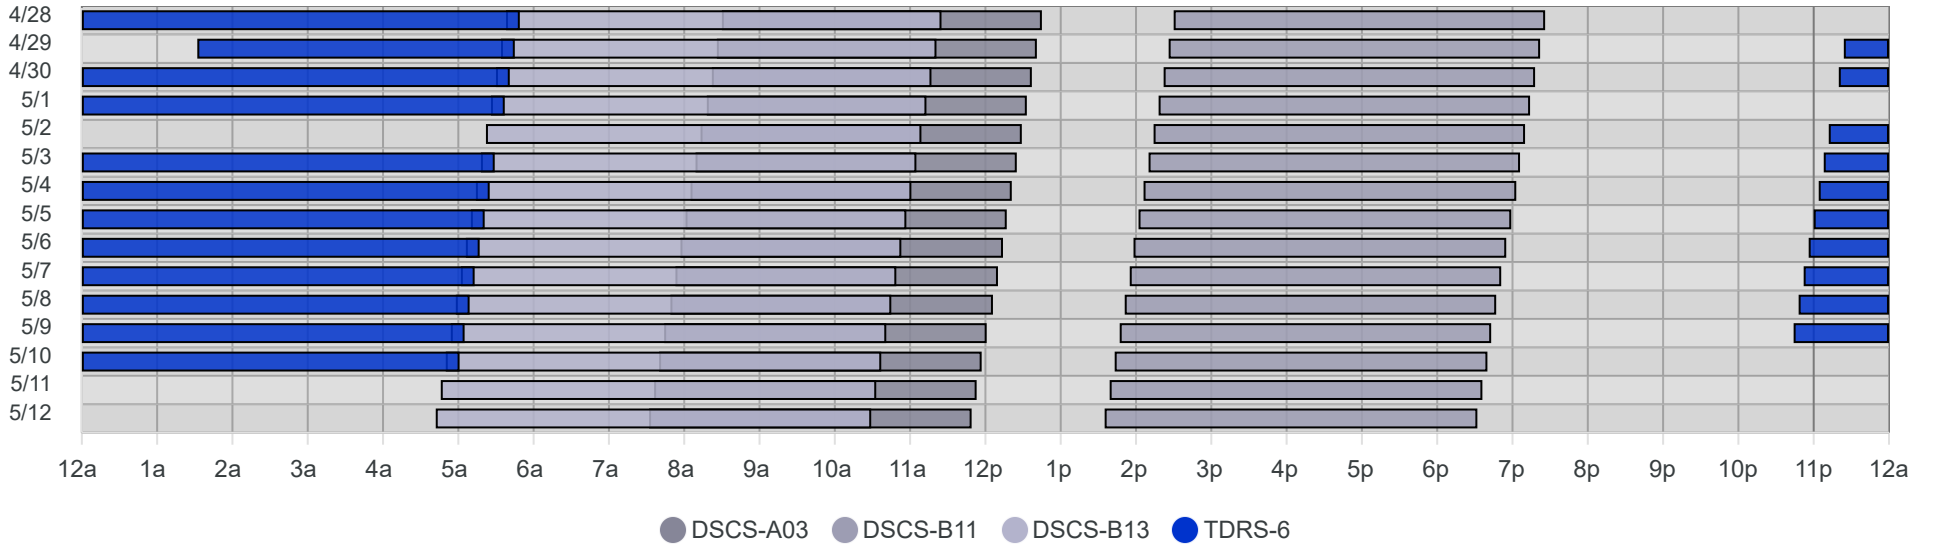

South Pole Satellite Schedule (EDT)

Date	TDRS-6 Pass 1			TDRS-6 Pass 2			Total Dur	DSCS-B13 Pass 1			DSCS-B11 Pass 1			DSCS-A03 Pass 1		
	Start	End	Dur	Start	End	Dur		Start	End	Dur	Start	End	Dur	Start	End	Dur
04/28/26	No Pass			No Pass				5:38 AM	11:25 AM	5:47	2:30 PM	7:26 PM	4:56	8:30 AM	12:45 PM	4:15
04/29/26	1:32 AM	5:45 AM	4:13	11:24 PM	Apr 30, 5:41 AM	6:17	10:30	5:34 AM	11:21 AM	5:47	2:26 PM	7:22 PM	4:56	8:26 AM	12:41 PM	4:15
04/30/26	11:20 PM	May 1, 5:37 AM	6:17	No Pass			6:17	5:30 AM	11:17 AM	5:47	2:22 PM	7:18 PM	4:56	8:22 AM	12:37 PM	4:15
05/01/26	No Pass			No Pass				5:26 AM	11:13 AM	5:47	2:18 PM	7:14 PM	4:56	8:18 AM	12:33 PM	4:15
05/02/26	11:12 PM	May 3, 5:29 AM	6:17	No Pass			6:17	5:22 AM	11:09 AM	5:47	2:14 PM	7:10 PM	4:56	8:13 AM	12:29 PM	4:16
05/03/26	11:08 PM	May 4, 5:25 AM	6:17	No Pass			6:17	5:18 AM	11:05 AM	5:47	2:10 PM	7:06 PM	4:56	8:09 AM	12:25 PM	4:16
05/04/26	11:04 PM	May 5, 5:21 AM	6:17	No Pass			6:17	5:14 AM	11:01 AM	5:47	2:06 PM	7:03 PM	4:57	8:05 AM	12:21 PM	4:16
05/05/26	11:00 PM	May 6, 5:17 AM	6:17	No Pass			6:17	5:10 AM	10:57 AM	5:47	2:02 PM	6:59 PM	4:57	8:01 AM	12:17 PM	4:16
05/06/26	10:56 PM	May 7, 5:13 AM	6:17	No Pass			6:17	5:06 AM	10:53 AM	5:47	1:58 PM	6:55 PM	4:57	7:57 AM	12:14 PM	4:17
05/07/26	10:52 PM	May 8, 5:09 AM	6:17	No Pass			6:17	5:02 AM	10:49 AM	5:47	1:55 PM	6:51 PM	4:56	7:53 AM	12:10 PM	4:17
05/08/26	10:48 PM	May 9, 5:05 AM	6:17	No Pass			6:17	4:58 AM	10:45 AM	5:47	1:51 PM	6:47 PM	4:56	7:49 AM	12:06 PM	4:17
05/09/26	10:44 PM	May 10, 5:01 AM	6:17	No Pass			6:17	4:54 AM	10:41 AM	5:47	1:47 PM	6:43 PM	4:56	7:44 AM	12:01 PM	4:17
05/10/26	No Pass			No Pass				4:50 AM	10:37 AM	5:47	1:43 PM	6:40 PM	4:57	7:40 AM	11:57 AM	4:17
05/11/26	No Pass			No Pass				4:46 AM	10:33 AM	5:47	1:39 PM	6:36 PM	4:57	7:36 AM	11:53 AM	4:17
05/12/26	No Pass			No Pass				4:42 AM	10:29 AM	5:47	1:35 PM	6:32 PM	4:57	7:32 AM	11:49 AM	4:17