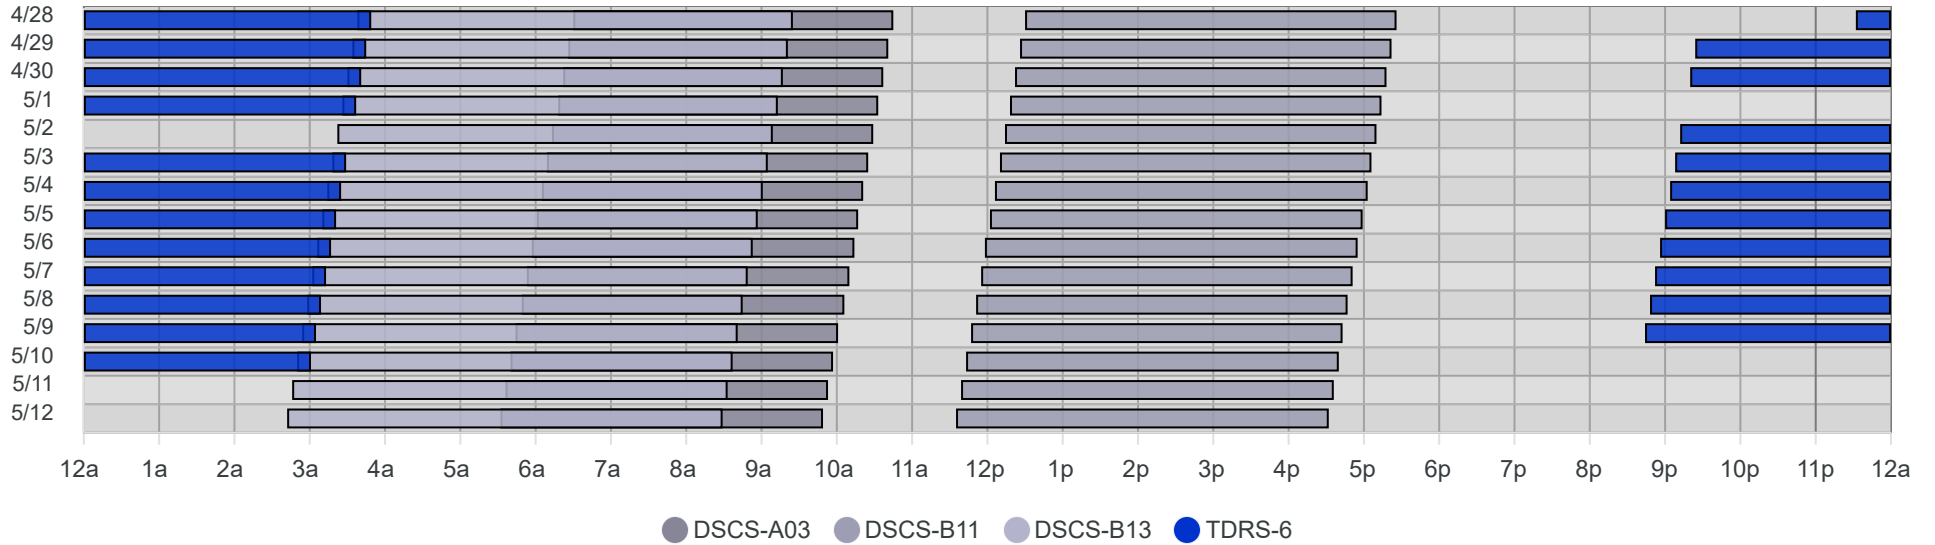

South Pole Satellite Schedule (MDT)

Date	TDRS-6 Pass 1			DSCS-B13 Pass 1			DSCS-B11 Pass 1			DSCS-A03 Pass 1		
	Start	End	Dur	Start	End	Dur	Start	End	Dur	Start	End	Dur
04/28/26	11:32 PM	Apr 29, 3:45 AM	4:13	3:38 AM	9:25 AM	5:47	12:30 PM	5:26 PM	4:56	6:30 AM	10:45 AM	4:15
04/29/26	9:24 PM	Apr 30, 3:41 AM	6:17	3:34 AM	9:21 AM	5:47	12:26 PM	5:22 PM	4:56	6:26 AM	10:41 AM	4:15
04/30/26	9:20 PM	May 1, 3:37 AM	6:17	3:30 AM	9:17 AM	5:47	12:22 PM	5:17 PM	4:55	6:22 AM	10:37 AM	4:15
05/01/26	No Pass			3:26 AM	9:13 AM	5:47	12:18 PM	5:14 PM	4:56	6:18 AM	10:33 AM	4:15
05/02/26	9:12 PM	May 3, 3:29 AM	6:17	3:22 AM	9:09 AM	5:47	12:14 PM	5:10 PM	4:56	6:13 AM	10:29 AM	4:16
05/03/26	9:08 PM	May 4, 3:25 AM	6:17	3:18 AM	9:05 AM	5:47	12:10 PM	5:06 PM	4:56	6:09 AM	10:25 AM	4:16
05/04/26	9:04 PM	May 5, 3:21 AM	6:17	3:14 AM	9:01 AM	5:47	12:06 PM	5:03 PM	4:57	6:05 AM	10:21 AM	4:16
05/05/26	9:00 PM	May 6, 3:17 AM	6:17	3:10 AM	8:57 AM	5:47	12:02 PM	4:59 PM	4:57	6:01 AM	10:17 AM	4:16
05/06/26	8:56 PM	May 7, 3:13 AM	6:17	3:06 AM	8:53 AM	5:47	11:58 AM	4:55 PM	4:57	5:57 AM	10:14 AM	4:17
05/07/26	8:52 PM	May 8, 3:09 AM	6:17	3:02 AM	8:49 AM	5:47	11:55 AM	4:51 PM	4:56	5:53 AM	10:10 AM	4:17
05/08/26	8:48 PM	May 9, 3:05 AM	6:17	2:58 AM	8:45 AM	5:47	11:51 AM	4:47 PM	4:56	5:49 AM	10:06 AM	4:17
05/09/26	8:44 PM	May 10, 3:01 AM	6:17	2:54 AM	8:41 AM	5:47	11:46 AM	4:43 PM	4:56	5:44 AM	10:01 AM	4:17
05/10/26	No Pass			2:49 AM	8:36 AM	5:47	11:43 AM	4:40 PM	4:57	5:40 AM	9:57 AM	4:17
05/11/26	No Pass			2:46 AM	8:33 AM	5:47	11:39 AM	4:36 PM	4:57	5:36 AM	9:53 AM	4:17
05/12/26	No Pass			2:42 AM	8:29 AM	5:47	11:35 AM	4:32 PM	4:57	5:32 AM	9:49 AM	4:17