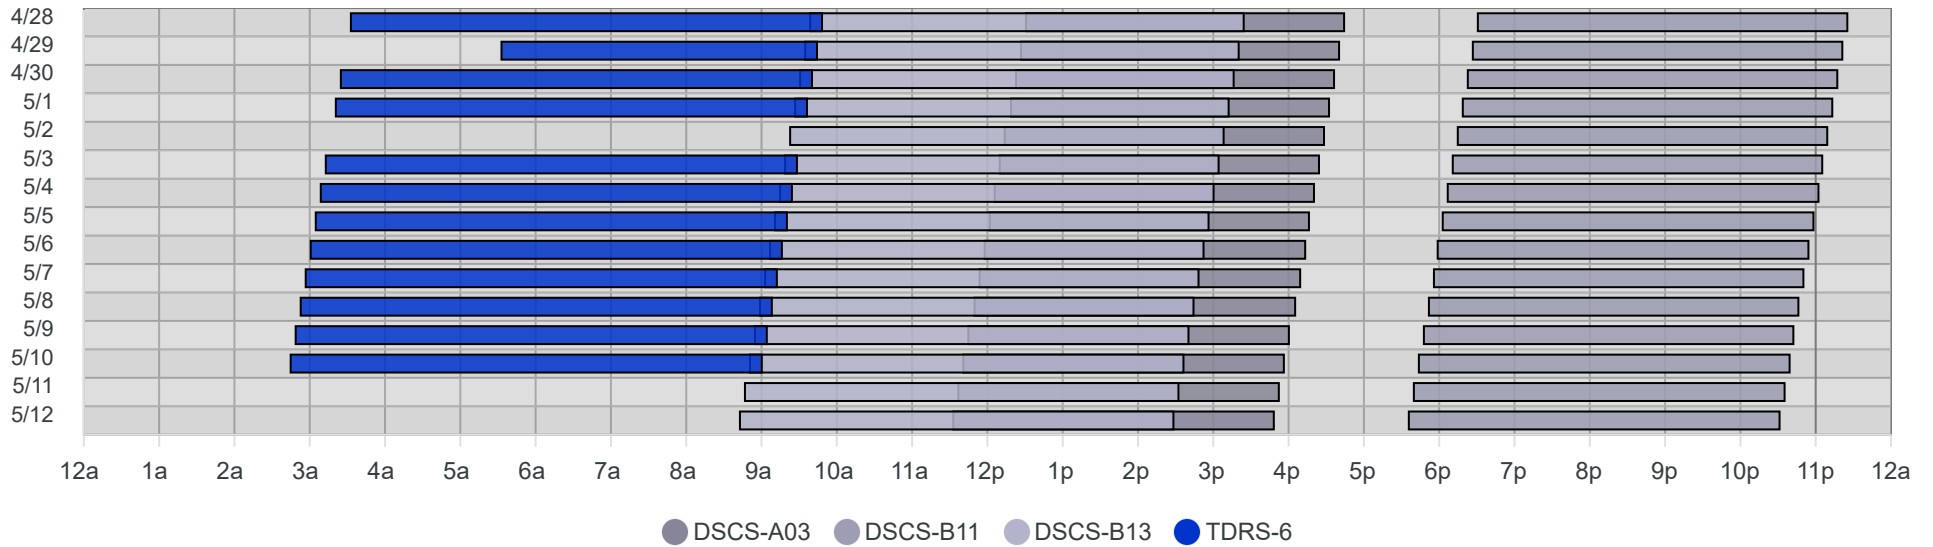

South Pole Satellite Schedule (UTC)

Date	TDRS-6 Pass 1			DSCS-B13 Pass 1			DSCS-B11 Pass 1			DSCS-A03 Pass 1		
	Start	End	Dur	Start	End	Dur	Start	End	Dur	Start	End	Dur
04/28/26	3:32 AM	9:49 AM	6:17	9:38 AM	3:25 PM	5:47	6:30 PM	11:26 PM	4:56	12:30 PM	4:45 PM	4:15
04/29/26	5:32 AM	9:45 AM	4:13	9:34 AM	3:21 PM	5:47	6:26 PM	11:22 PM	4:56	12:26 PM	4:41 PM	4:15
04/30/26	3:24 AM	9:41 AM	6:17	9:30 AM	3:17 PM	5:47	6:22 PM	11:18 PM	4:56	12:22 PM	4:37 PM	4:15
05/01/26	3:20 AM	9:37 AM	6:17	9:26 AM	3:13 PM	5:47	6:18 PM	11:14 PM	4:56	12:18 PM	4:33 PM	4:15
05/02/26	No Pass			9:22 AM	3:09 PM	5:47	6:14 PM	11:10 PM	4:56	12:13 PM	4:29 PM	4:16
05/03/26	3:12 AM	9:29 AM	6:17	9:18 AM	3:05 PM	5:47	6:10 PM	11:06 PM	4:56	12:09 PM	4:25 PM	4:16
05/04/26	3:08 AM	9:25 AM	6:17	9:14 AM	3:01 PM	5:47	6:06 PM	11:03 PM	4:57	12:05 PM	4:21 PM	4:16
05/05/26	3:04 AM	9:21 AM	6:17	9:10 AM	2:57 PM	5:47	6:02 PM	10:59 PM	4:57	12:01 PM	4:17 PM	4:16
05/06/26	3:00 AM	9:17 AM	6:17	9:06 AM	2:53 PM	5:47	5:58 PM	10:55 PM	4:57	11:57 AM	4:14 PM	4:17
05/07/26	2:56 AM	9:13 AM	6:17	9:02 AM	2:49 PM	5:47	5:55 PM	10:51 PM	4:56	11:53 AM	4:10 PM	4:17
05/08/26	2:52 AM	9:09 AM	6:17	8:58 AM	2:45 PM	5:47	5:51 PM	10:47 PM	4:56	11:49 AM	4:06 PM	4:17
05/09/26	2:48 AM	9:05 AM	6:17	8:54 AM	2:41 PM	5:47	5:47 PM	10:43 PM	4:56	11:44 AM	4:01 PM	4:17
05/10/26	2:44 AM	9:01 AM	6:17	8:50 AM	2:37 PM	5:47	5:43 PM	10:40 PM	4:57	11:40 AM	3:57 PM	4:17
05/11/26	No Pass			8:46 AM	2:33 PM	5:47	5:39 PM	10:36 PM	4:57	11:36 AM	3:53 PM	4:17
05/12/26	No Pass			8:42 AM	2:29 PM	5:47	5:35 PM	10:32 PM	4:57	11:32 AM	3:49 PM	4:17