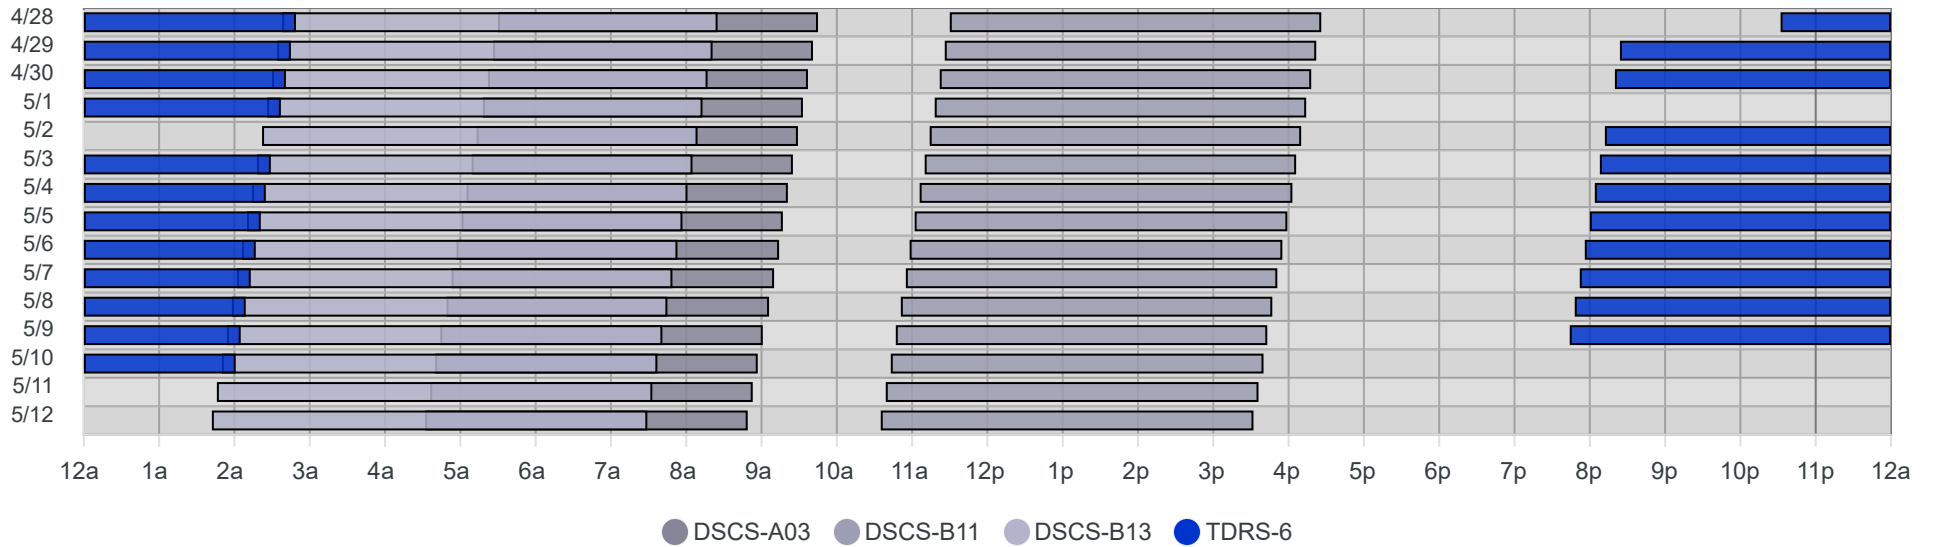

South Pole Satellite Schedule (PDT)

Date	TDRS-6 Pass 1			DSCS-B13 Pass 1			DSCS-B11 Pass 1			DSCS-A03 Pass 1		
	Start	End	Dur	Start	End	Dur	Start	End	Dur	Start	End	Dur
04/28/26	10:32 PM	Apr 29, 2:45 AM	4:13	2:38 AM	8:25 AM	5:47	11:30 AM	4:26 PM	4:56	5:30 AM	9:45 AM	4:15
04/29/26	8:24 PM	Apr 30, 2:41 AM	6:17	2:34 AM	8:21 AM	5:47	11:26 AM	4:22 PM	4:56	5:26 AM	9:41 AM	4:15
04/30/26	8:20 PM	May 1, 2:37 AM	6:17	2:30 AM	8:17 AM	5:47	11:22 AM	4:18 PM	4:56	5:22 AM	9:37 AM	4:15
05/01/26	No Pass			2:26 AM	8:13 AM	5:47	11:18 AM	4:14 PM	4:56	5:18 AM	9:33 AM	4:15
05/02/26	8:12 PM	May 3, 2:29 AM	6:17	2:22 AM	8:09 AM	5:47	11:14 AM	4:10 PM	4:56	5:13 AM	9:29 AM	4:16
05/03/26	8:08 PM	May 4, 2:25 AM	6:17	2:18 AM	8:05 AM	5:47	11:10 AM	4:06 PM	4:56	5:09 AM	9:25 AM	4:16
05/04/26	8:04 PM	May 5, 2:21 AM	6:17	2:14 AM	8:01 AM	5:47	11:06 AM	4:03 PM	4:57	5:05 AM	9:21 AM	4:16
05/05/26	8:00 PM	May 6, 2:17 AM	6:17	2:10 AM	7:57 AM	5:47	11:02 AM	3:59 PM	4:57	5:01 AM	9:17 AM	4:16
05/06/26	7:56 PM	May 7, 2:13 AM	6:17	2:06 AM	7:53 AM	5:47	10:58 AM	3:55 PM	4:57	4:57 AM	9:14 AM	4:17
05/07/26	7:52 PM	May 8, 2:09 AM	6:17	2:02 AM	7:49 AM	5:47	10:55 AM	3:51 PM	4:56	4:53 AM	9:10 AM	4:17
05/08/26	7:48 PM	May 9, 2:05 AM	6:17	1:58 AM	7:45 AM	5:47	10:51 AM	3:47 PM	4:56	4:49 AM	9:06 AM	4:17
05/09/26	7:44 PM	May 10, 2:01 AM	6:17	1:54 AM	7:41 AM	5:47	10:47 AM	3:43 PM	4:56	4:44 AM	9:01 AM	4:17
05/10/26	No Pass			1:50 AM	7:37 AM	5:47	10:43 AM	3:40 PM	4:57	4:40 AM	8:57 AM	4:17
05/11/26	No Pass			1:46 AM	7:33 AM	5:47	10:39 AM	3:36 PM	4:57	4:36 AM	8:53 AM	4:17
05/12/26	No Pass			1:42 AM	7:29 AM	5:47	10:35 AM	3:32 PM	4:57	4:32 AM	8:49 AM	4:17